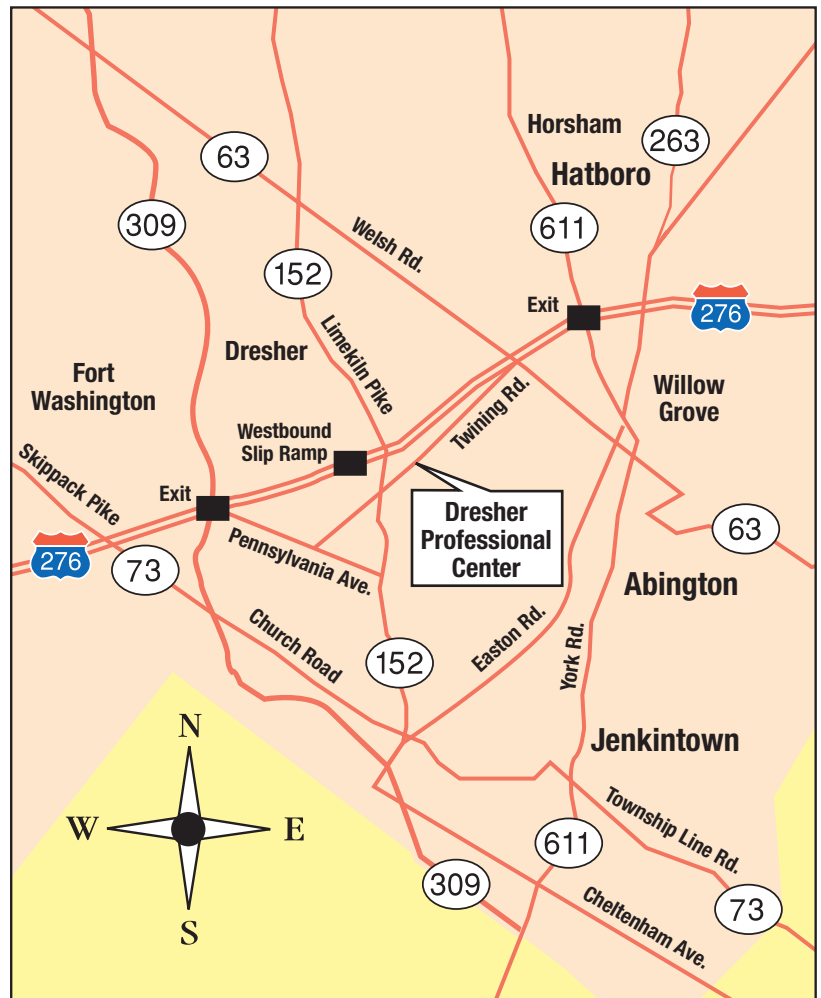

The foregoing information was furnished to us by sources which we deem to be reliable, but no warranty or representation is made as to the accuracy thereof. Subject to correction of errors, omissions, change of price, prior sale or withdrawal from market without notice.